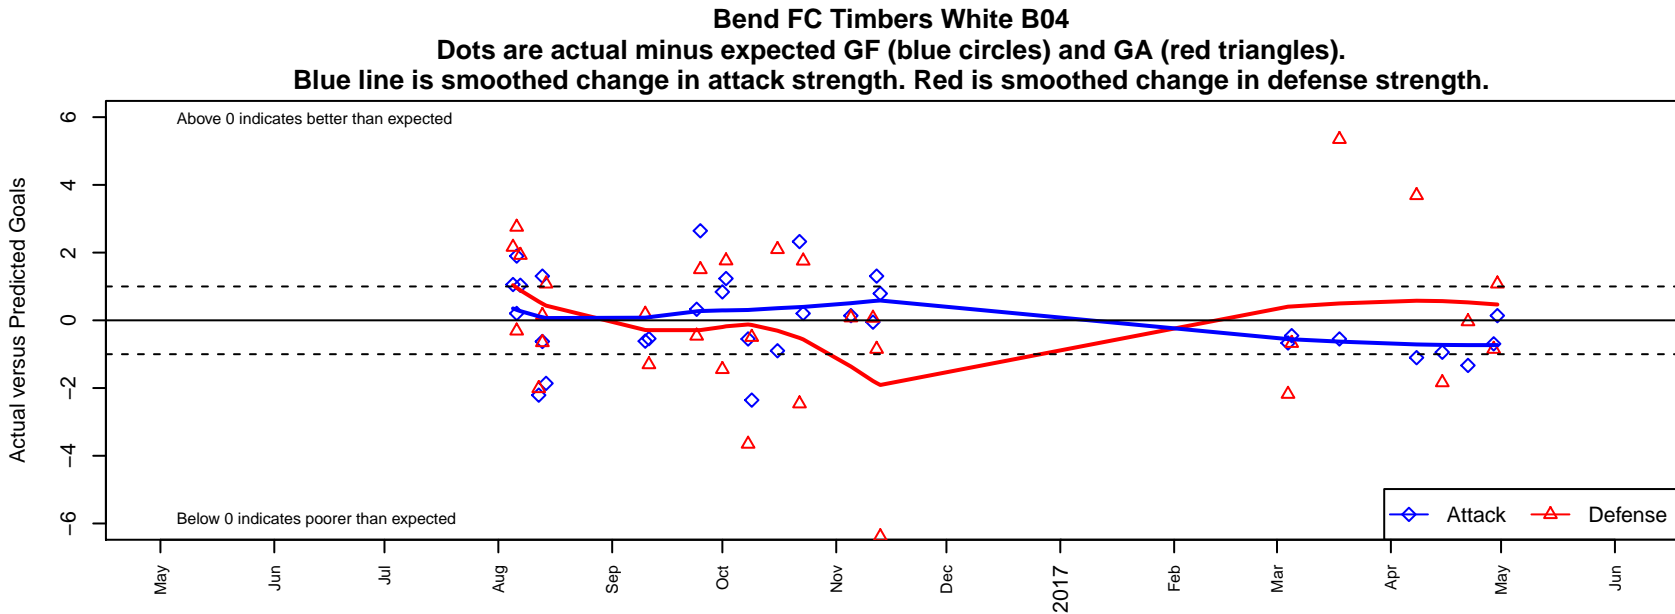

**attack and defense variance (black dot)
relative to other teams
and top 10 in region**

**attack and defense rating
relative to others at age
and all opponents in last 13 months**

Bend FC Timbers White B04

Bend FC
Bend, OR
B04 total strength=676
attack=0.95 defense=0.45
fall league = PTT B04 Div 2 Green
spr league = Spr OYS B04 Div 1 Green
notes= Deschutes

alt names used:
BEND FC TIMBERS BFCT 04B WHITE (OR)
Bend FC Timbers B04 White
Bend FC Timbers 04B WHITE
Bend FC Timbers 04B WHITE
Bend FC Timbers 04B WHITE

Venues played:
2016 Mt Hood Challenge U13 Silver
2016 Bend Premier Cup Jack McInerney (Silver)
2016 PTT B04 Division 2 Green
2016 OYS Presidents Cup B04
2016 Spr OYS B04 Division 1 Green