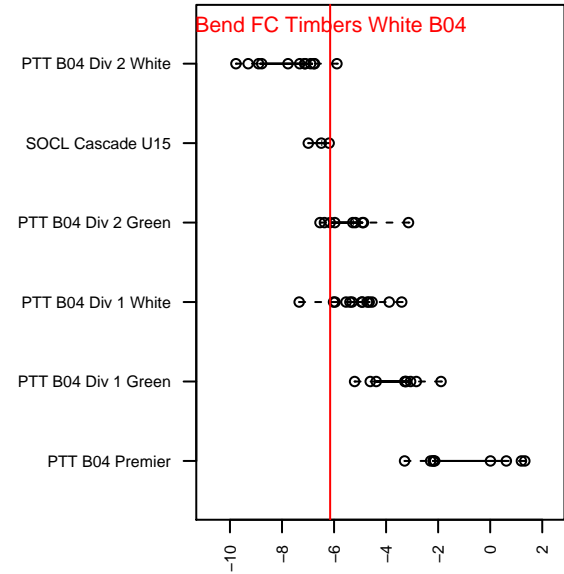

**attack and defense rating
relative to others at age
and all opponents in last 13 months**